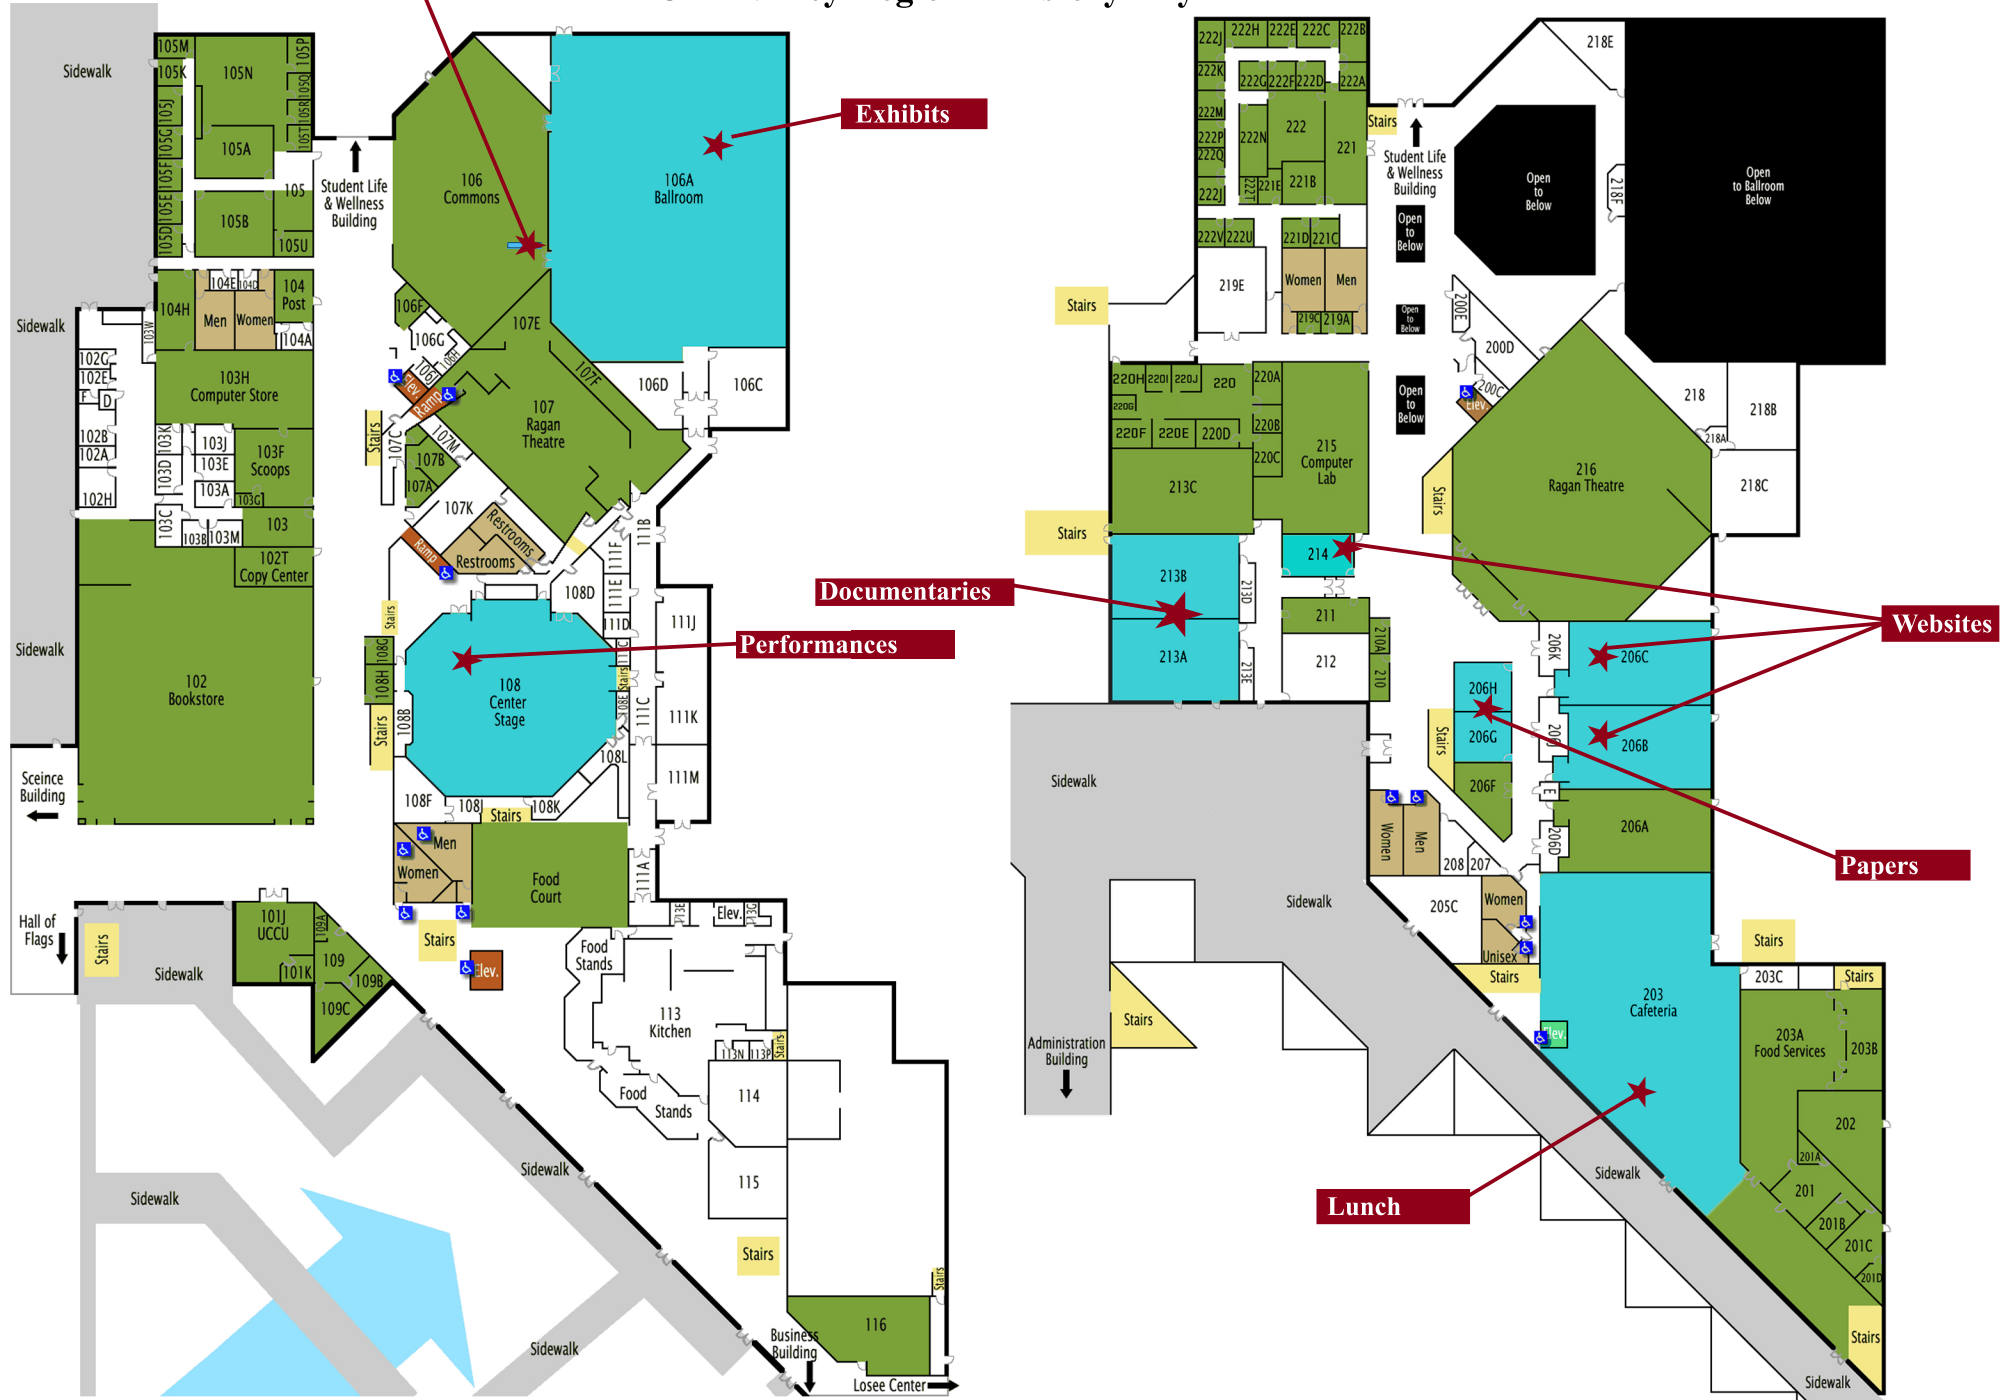

LEVEL 1

Sorensen Student Center

Utah Valley Regional History Day

LEVEL 2

Check-In

Exhibits

Documentaries

Performances